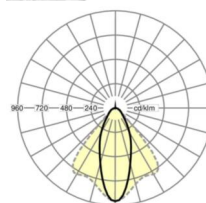

CHARACTERISTICS

Order number	18520204100
EAN number	4020863325498
Commodity code	94051190
Certification mark	IP 20, Protection class I, ENEC10 VDE, F, HACCP DIN10500/Food/IFS-application-related suitability/BRC, Indoor, CE
Impact resistance (IK rating)	IK03 (-20°C bis 40°C)
Ambient temperatur	ta -20°C to 40°C
Warranty period	5 years
State funding programs	BEG - Federal funding for efficient buildings (valid only for Germany)

ELECTRICAL ENGINEERING

Controller	Electronic driver (1 pcs.)
System output	37W
Mains voltage	230V/50Hz
Energy efficiency class/light source	D

LIGHTING TECHNOLOGY

Placement	LED, Colour rendering/Light colour CRI ≥ 80 / 4000K
Colour tolerance (MacAdam)	3SDCM
Photobiological safety (Luminaire)	RG1
Nominal luminous flux	6106lm
LED service life	50000h L80/B10 (Tq 40°C)
Luminaire luminous efficiency	163lm/W
Beam angle	40° (C0) / 85° (C90)
UGR lat./long.	18.7 / 20.5

MECHANICS

Housing colour	traffic white RAL 9016
Dimensions (LxWxH/DxH)	1531mm x 55mm x 37mm
Weight (net)	1.9kg
Type of installation	Mounting rail system installation

Dimensions

L	1531 mm	Length
B	55 mm	Width
H	37 mm	Height

DEEP-LINK

<https://www.regiolux.de/en/article/18520204100>

Reference	LED 6000lm 840
ηLB	100 %
Φ ↓↑	99 % / 1 %
UGR lat./long.	18.7 / 20.5